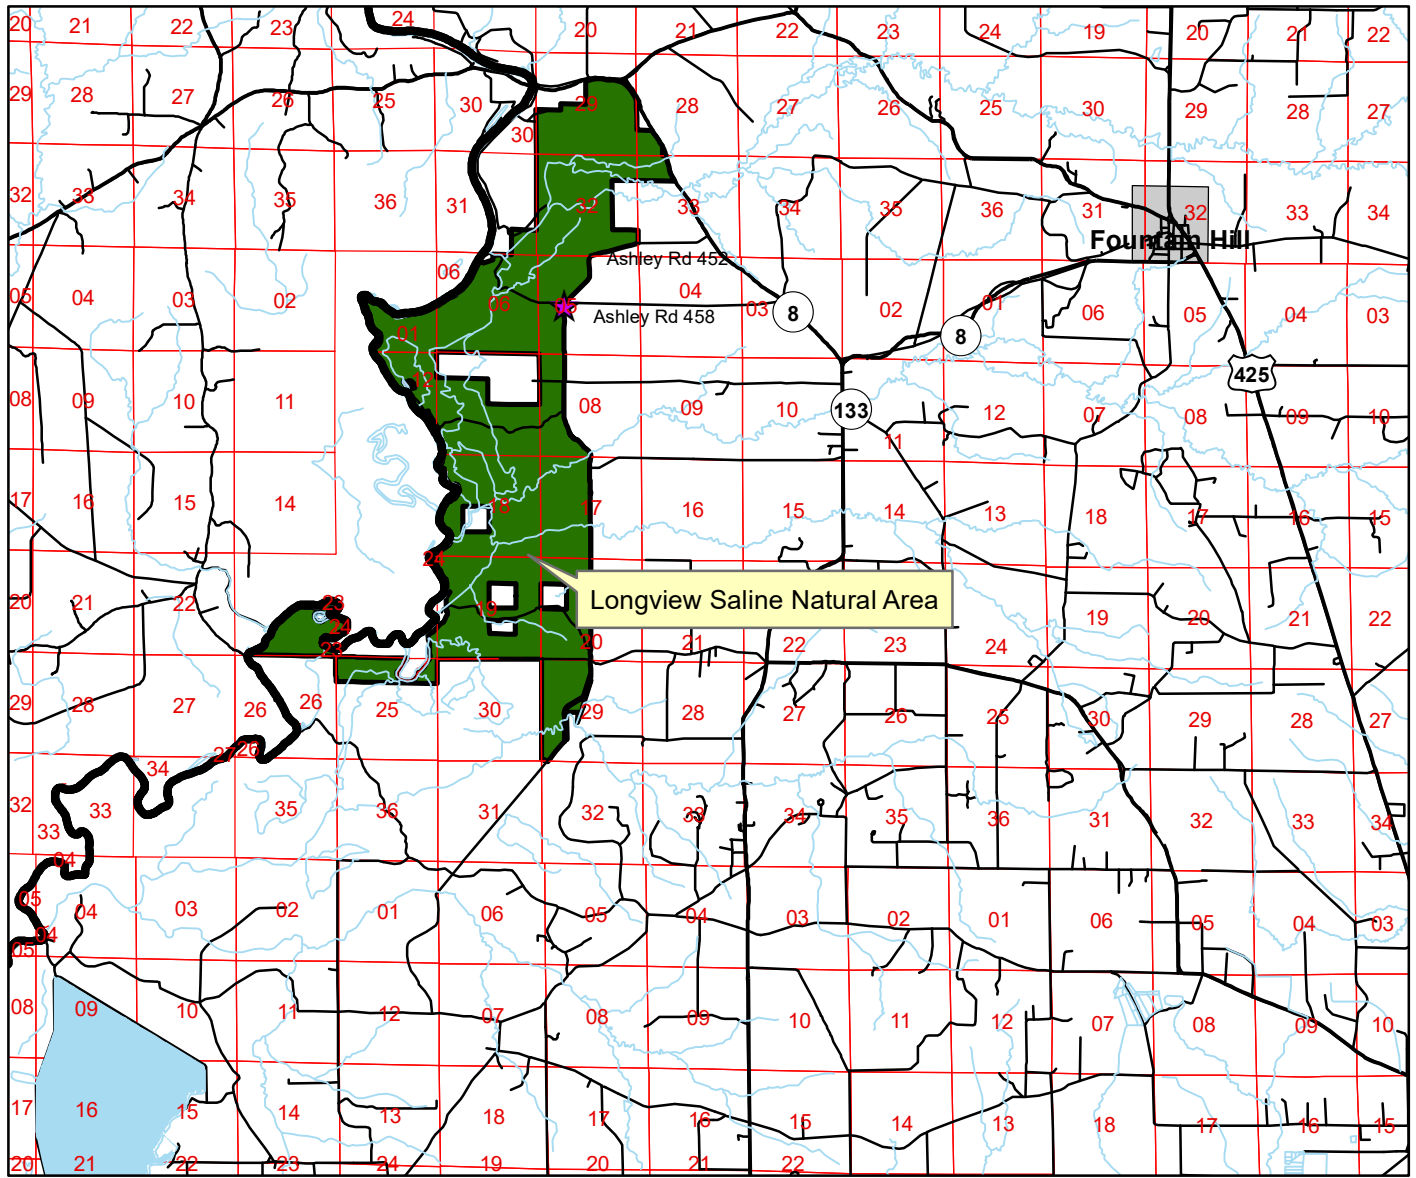

8/1/2019

Arkansas Natural Heritage Commission
Department of Arkansas Heritage
Longview Saline Natural Area

Longview Saline Natural Area

★ Parking/sign

Longview Saline Natural Area

County: Ashley

Date Added To System: 2011

Acreage: 4,910

Directions: From the intersection of U.S. Highway 425 in Fountain Hill, travel west on State Highway 8 for approximately 3.8 miles. Continue west on State Highway 8 from its junction with State Highway 133 for approximately 1.9 miles to Ashley County Road 452. Turn west (left) on County Road 452 and travel 1.8 miles. The natural area is on the west side of County Road 452 near its intersection with County Road 458.