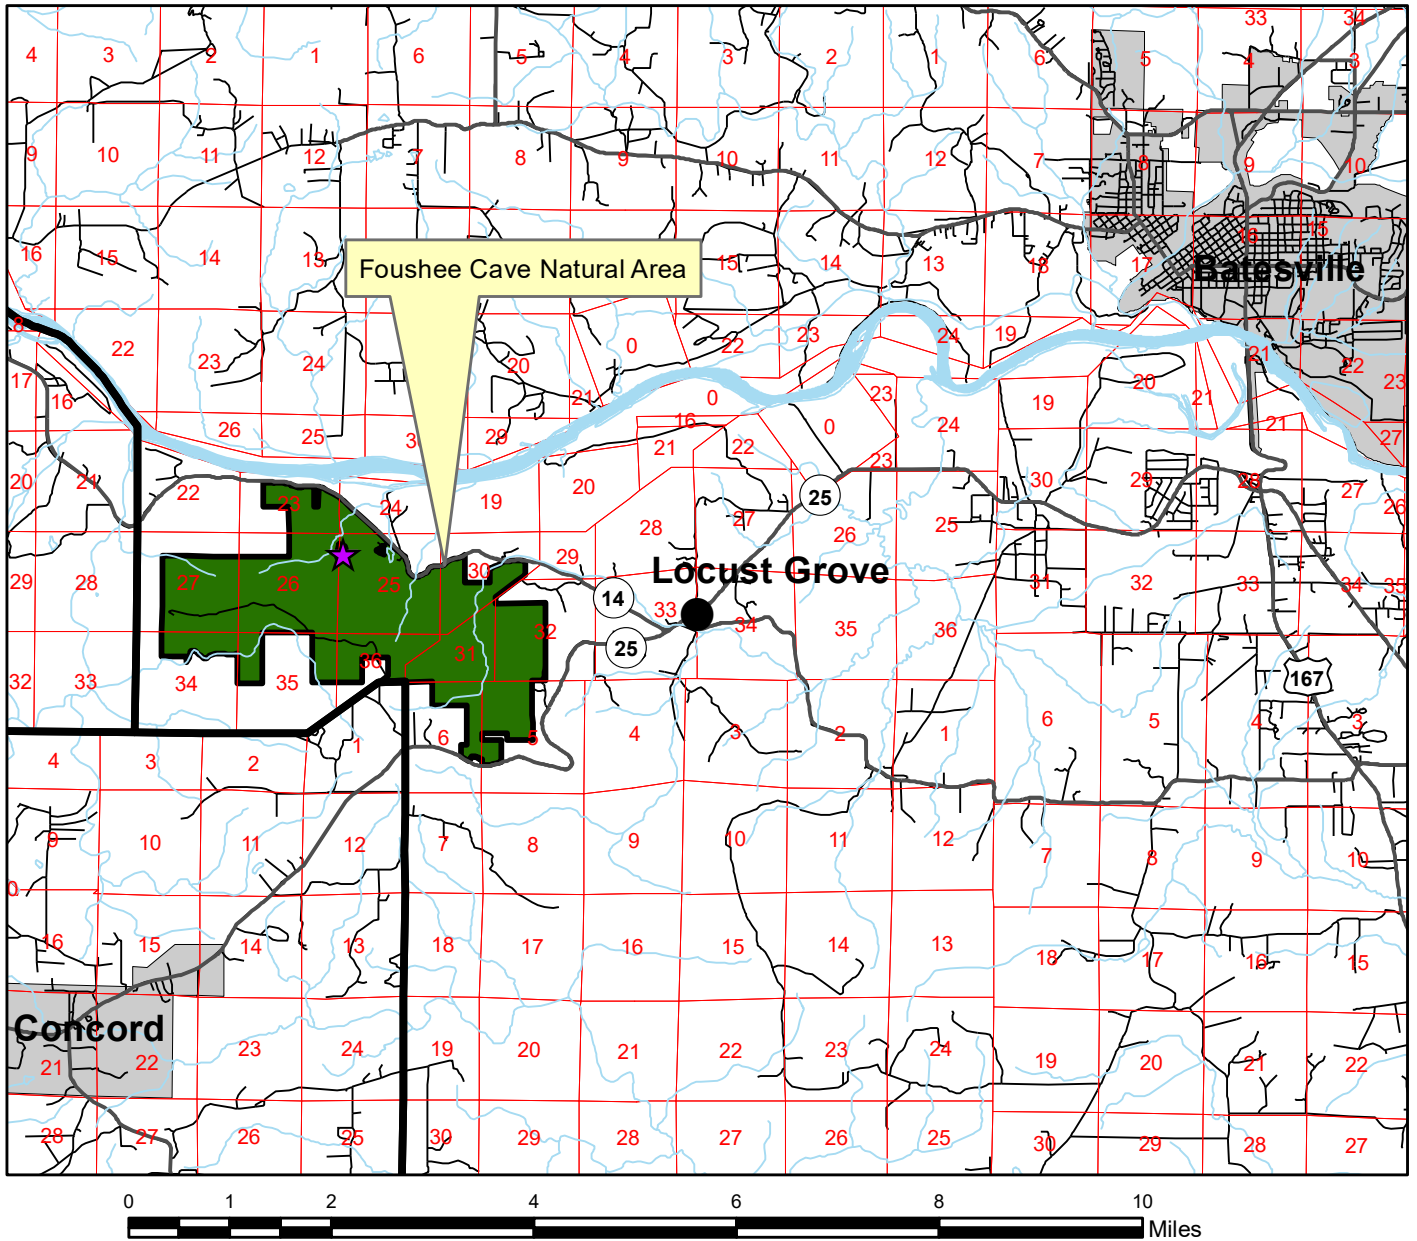

9/24/2020

Arkansas Natural Heritage Commission  
Department of Arkansas Heritage  
Foushee Cave Natural Area

★ Parking (35.73015/-91.80035)

Foushee Cave Natural Area

County: Independence    Date Added To System:2011    Acreage: 3,235.99

Directions: From the community of Locust Grove, travel southwest on State Highway 14/25 for 0.4 miles. Turn right onto State Highway 14 and travel 2.8 miles. The natural area is on the south side of the road.