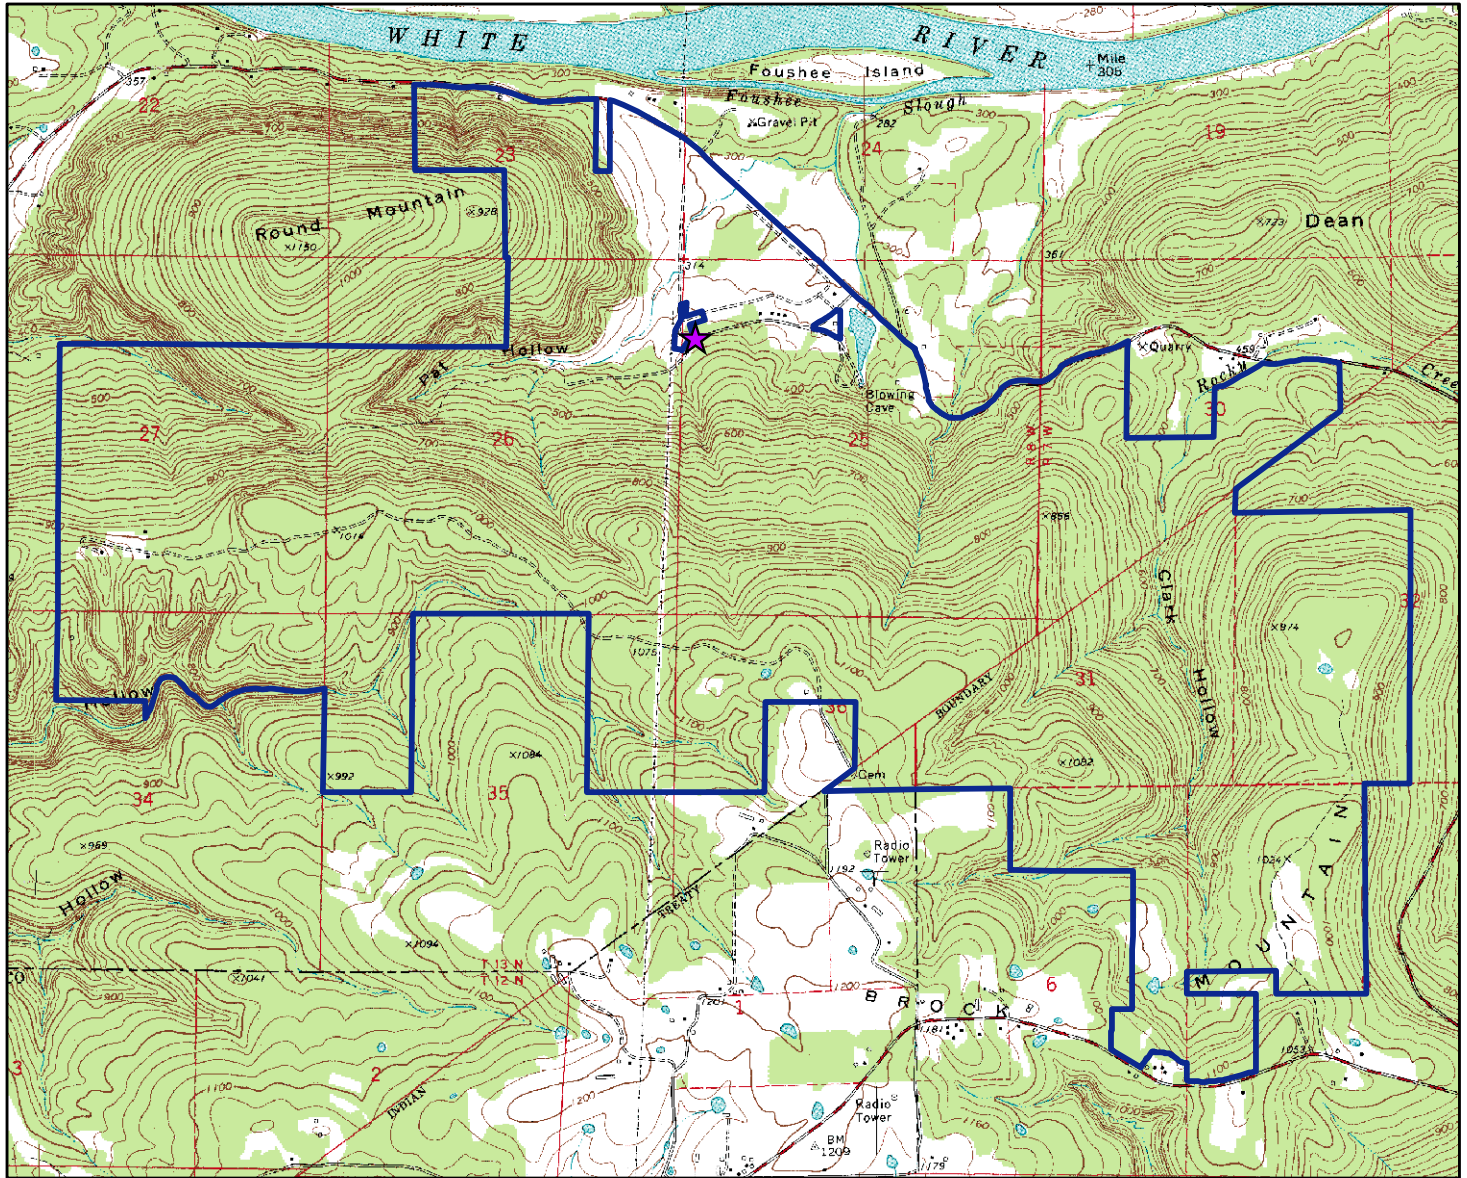

Arkansas Natural Heritage Commission
Department of Arkansas Heritage
System of Natural Areas
Approximate Natural Area Boundaries

★ Parking (35.73015/-91.80035)

Foushee Cave Natural Area

County: Independence Date Added To System: 2011 Acreage: 3,235.99

USGS Topographic Quadrangle: Concord 7.5'

Township/Range: T12N R7W Section(s): 05, 06
T12N R8W 01

Contour Interval: 20 feet

Directions: From the community of Locust Grove, travel southwest on State Highway 14/25 for 0.4 miles. Turn right onto State Highway 14 and travel 2.8 miles. The natural area is on the south side of the road.